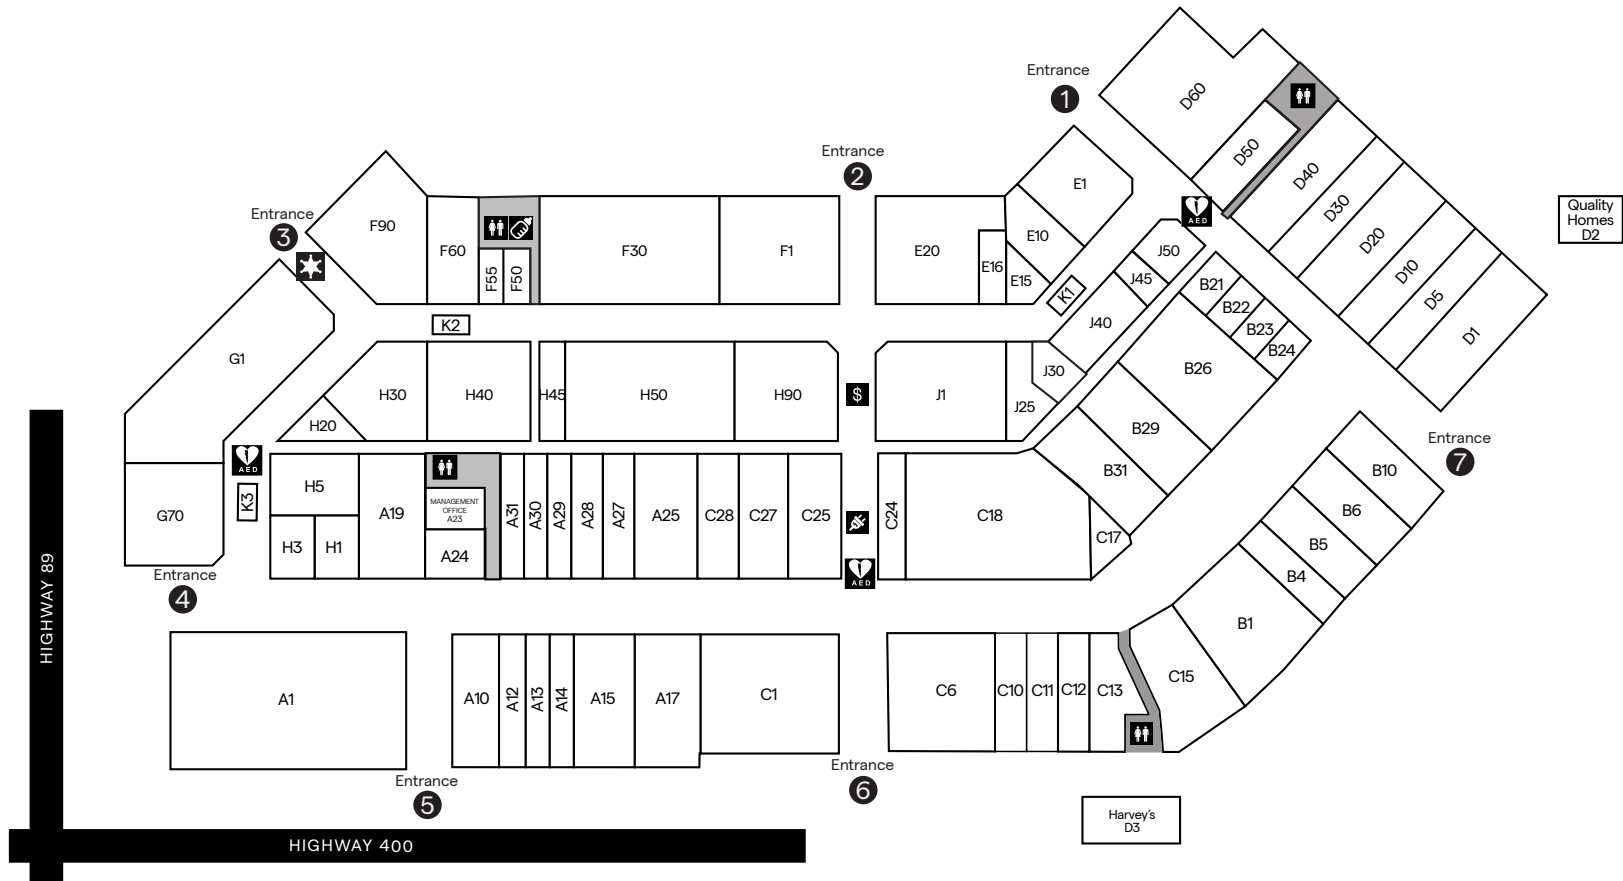

# CENTRE MAP

## SERVICE LEGEND

ATM

WASHROOMS

CHARGING STATION

AED

MOTHER'S ROOM

SECURITY

**ACCESSORIES & JEWELRY**