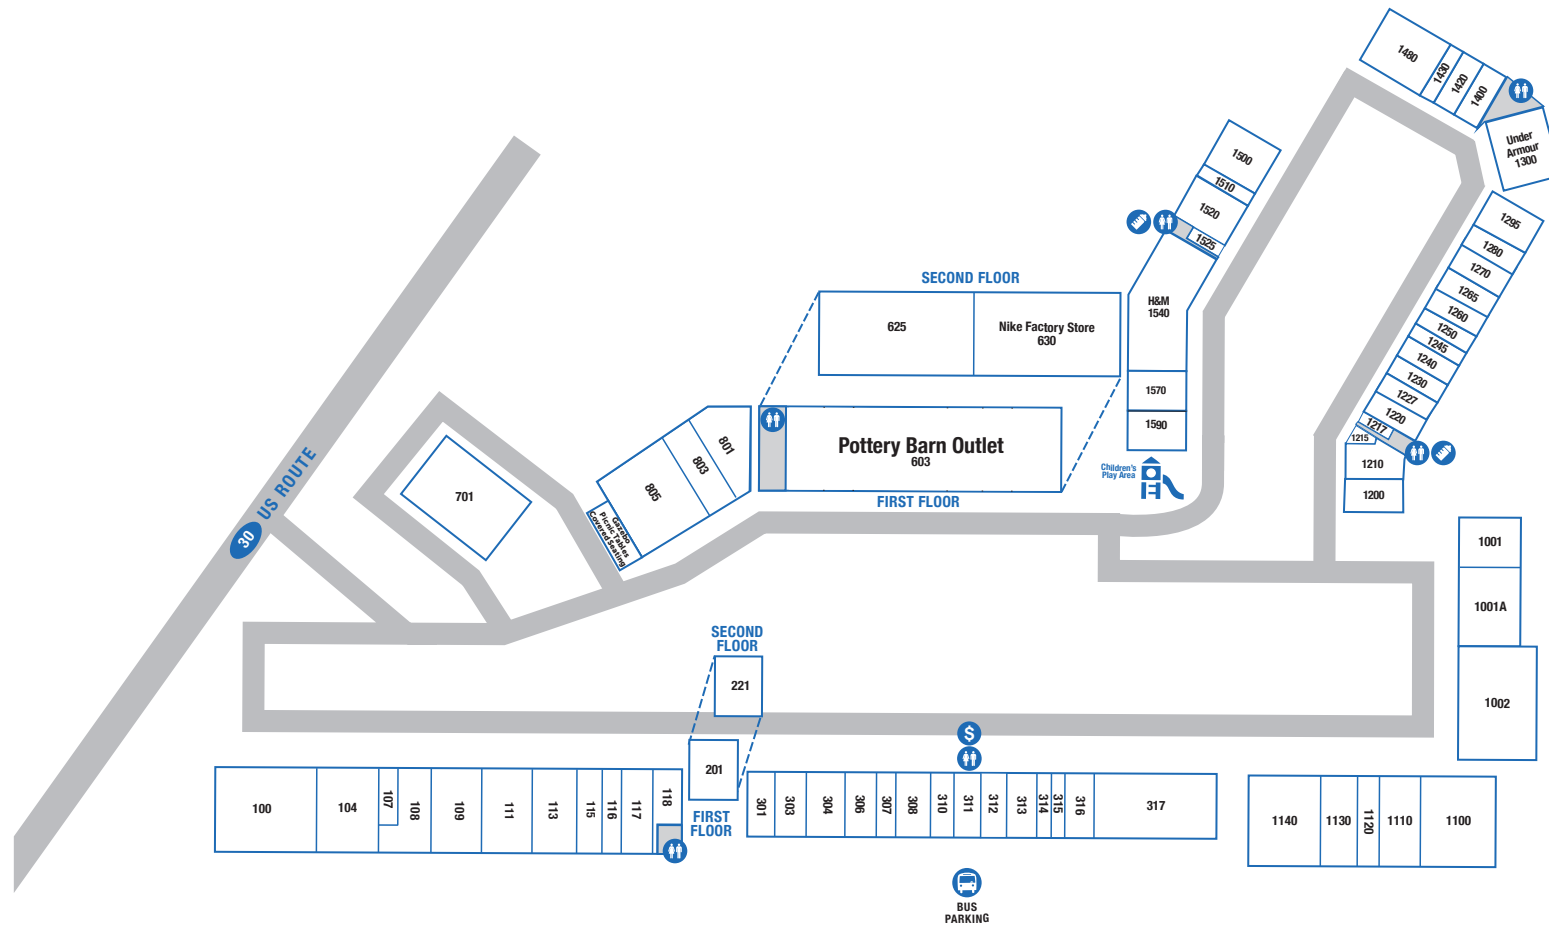

CENTER MAP

Restrooms

Mothers' Room

ATM

ACCESSORIES & JEWELRY

1570	American Eagle Aerie	(717) 394-3629
803	Chico's Outlet	(717) 394-4896
315	Claire's	(717) 291-7220
304	Clarks Outlet	(717) 390-4820
1001A	Coach	(717) 293-1707
1500	Columbia Factory Store	(717) 874-2035
1130	Crocs	(223) 244-7536
1430	Fossil	(717) 396-0823
1227	Francesca's	(717) 740-4947
1540	H&M	(855) 466-7467
111	J.Crew Crewcuts Factory	(717) 295-1050
313	Johnston & Murphy	(717) 393-9415
1001	Kate Spade New York	(717) 209-7017
117	Kay Jewelers Outlet	(717) 391-6724
1240	Levi's Outlet	(717) 392-0615
1215	Lids	(717) 826-0069
1200	Michael Kors	(717) 299-5276
310	Movado Company Store	(717) 390-4730
630	Nike Factory Store	(717) 396-1040
100	Old Navy Outlet	(717) 291-6502
221	Puma Outlet	(223) 221-9328
1217	Samsonite Factory Outlet	(717) 299-2905
306	Sunglass Hut	(717) 293-5710
805	Talbots Outlet	(717) 239-5190
1260	Timberland Factory Store	(717) 291-3281
116	Vineyard Vines	(717) 874-2925